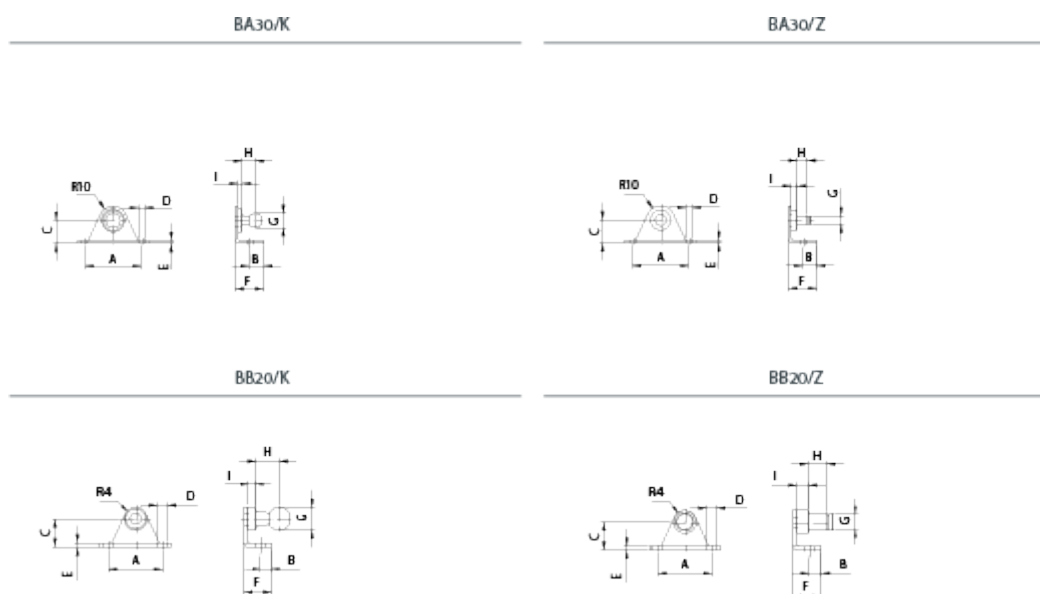

# Data Sheet

Article number: 04HBA30Z08

Description: Stabilus Industry Line Side bracket, angular Steel  
Type BA30Z08 M8

## Measures

A = 40	I = 5
B = 10	Stability = 1200 N
C = 16	
D = 5.3	
E = 2	
F = 20	
G = 8	
H = 11	